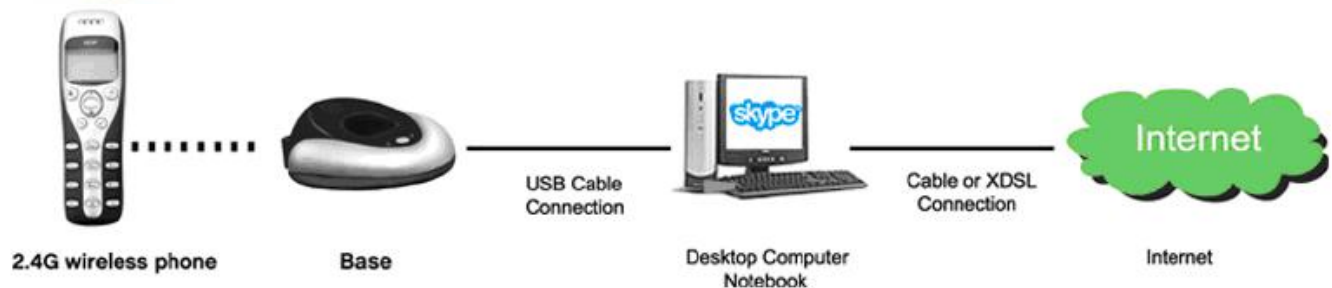

Wireless Skype™ Phone - W1D

Are you tired of having to constantly sit by your computer while talking on Skype? Introducing a revolutionary way to unwire yourself - Wireless Skype Phone W1D.

W1D phone is ideal for home and office use, it consists of a base station and a handset featuring elegant and lightweight design. The base features a built-in high quality speakerphone, ideal for conference calls. The handset has large graphic LCD with blue color backlight, which allows you to review Skype contacts and call lists right on the handset. You can make and receive calls via the handset without the limitation of a USB cable, just like using a mobile phone.

Features

- Complete wireless freedom for all Skype calls with an indoor range of 10 meters
- Unlimited long distance calling in North America with a SkypeOut plan
- Extremely long battery life offering up to 10 hours talk time or 100 hours of standby
- Large LCD screen built into the handset
- Fully functional base station that recharges the handset and features a multi-directional speakerphone
- Aesthetically elegant and lightweight design
- Excellent sound quality utilizing 2.4GHz range for wireless transmission
- Auto-select RF channel to improve the quality of voice
- Quick and easy setup, connects to any computer using a USB cable and doesn't require a power outlet
- Fully compatible with both Macs and PCs